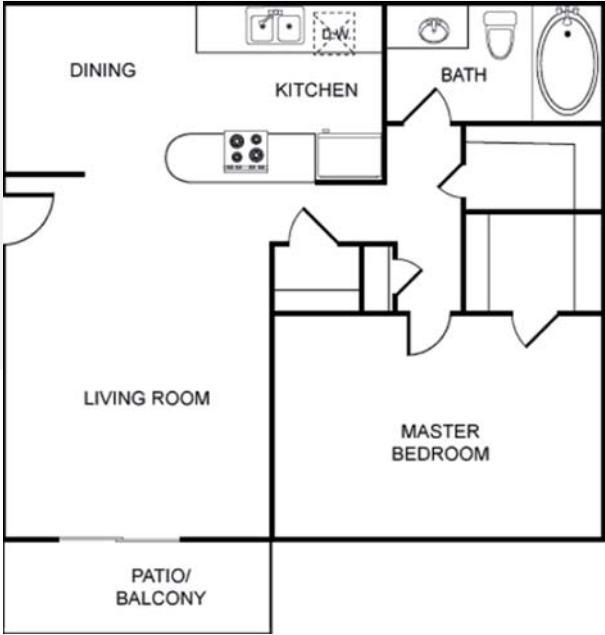

Call to schedule a tour of your future home today!

**INTERIORS**

- Spacious 1 & 2-Bedroom Floor Plans
- Air Conditioning
- All Electric Kitchen
- Bedroom Vanities
- Carpeted Floors
- Ceiling Fans
- Dishwasher
- Fireplaces\*
- Pantry
- Private Patio/Balcony
- Refrigerator

**FLOOR PLAN TYPES**

- 1 Bed / 1 Bath 747-759 Sq. Ft.\*
- 1 Bed / 1.5 Bath 986 Sq. Ft.\*
- 2 Bed / 1 Bath 911 Sq. Ft.\*
- 2 Bed / 2 Bath 1,020-1,288 Sq. Ft.\*
- 2 Bed / 1.5 Bath 1,361 Sq. Ft.\*
- 3 Bed / 2 Bath 1,387 Sq. Ft.\*

1909 Sybil Lane, Tyler, TX 75703

(903) 581-6292

FLOOR PLAN TYPES

1 Bed / 1 Bath 747 Sq. Ft.\*

1 Bed / 1 Bath 759 Sq. Ft.\*

1 Bed / 1.5 Bath 986 Sq. Ft.\*

2 Bed / 1 Bath 911 Sq. Ft.\*

FLOOR PLAN TYPES

2 Bed / 2 Bath 1,020 Sq. Ft.\*

2 Bed / 2 Bath 1,288 Sq. Ft.\*

2 Bed / 1.5 Bath 1,361 Sq. Ft.\*

3 Bed / 2 Bath 1,387 Sq. Ft.\*

1909 Sybil Lane, Tyler, TX 75703

(903) 581-6292

\*Square footage is approximate. Actual floor plans may vary.