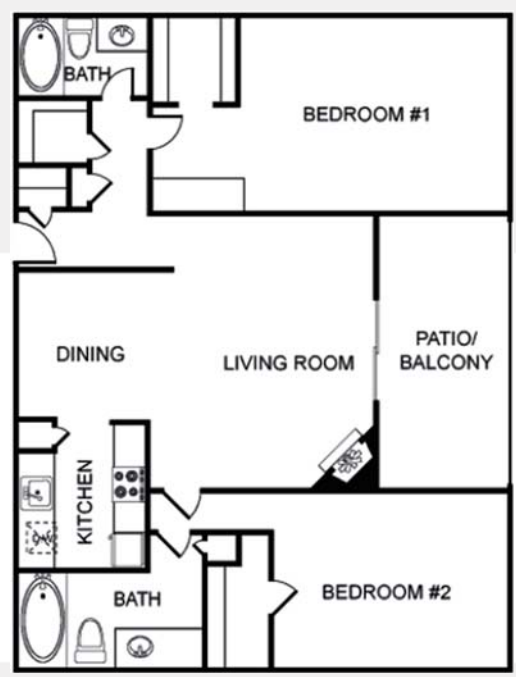

**FLOOR PLAN TYPES**

- 1 Bed / 1 Bath 747-759 Sq. Ft.\*
- 1 Bed / 1.5 Bath 986 Sq. Ft.\*
- 2 Bed / 1 Bath 911 Sq. Ft.\*
- 2 Bed / 2 Bath 1,020-1,288 Sq. Ft.\*
- 2 Bed / 1.5 Bath 1,361 Sq. Ft.\*
- 3 Bed / 2 Bath 1,387 Sq. Ft.\*

1909 Sybil Lane, Tyler, TX 75703

(903) 581-6292

FLOOR PLAN TYPES

1 Bed / 1 Bath 747 Sq. Ft.\*

1 Bed / 1 Bath 759 Sq. Ft.\*

1 Bed / 1.5 Bath 986 Sq. Ft.\*

2 Bed / 1 Bath 911 Sq. Ft.\*

FLOOR PLAN TYPES

2 Bed / 2 Bath 1,020 Sq. Ft.\*

2 Bed / 2 Bath 1,288 Sq. Ft.\*

2 Bed / 1.5 Bath 1,361 Sq. Ft.\*

3 Bed / 2 Bath 1,387 Sq. Ft.\*

1909 Sybil Lane, Tyler, TX 75703

(903) 581-6292

\*Square footage is approximate. Actual floor plans may vary.