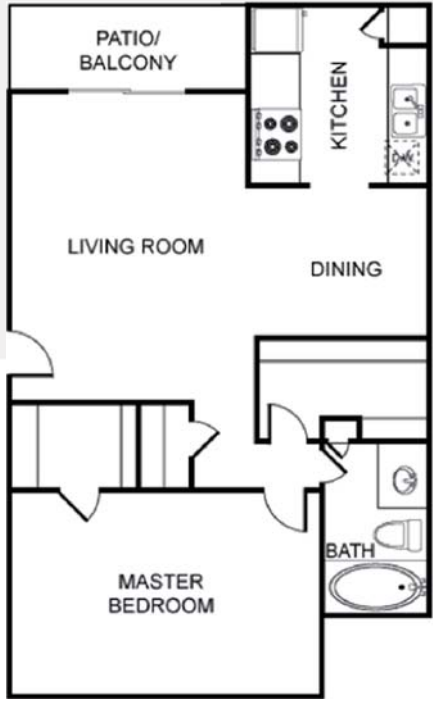

Call to schedule a tour of your future home today!

**INTERIORS**

- Spacious 1 & 2-Bedroom Floor Plans
- Air Conditioning
- All Electric Kitchen
- Bedroom Vanities
- Carpeted Floors
- Ceiling Fans
- Dishwasher
- Fireplaces\*
- Pantry
- Private Patio/Balcony
- Refrigerator

1909 Sybil Lane, Tyler, TX 75703

(903) 581-6292

FLOOR PLAN TYPES

1 Bed / 1 Bath 747 Sq. Ft.\*

1 Bed / 1 Bath 759 Sq. Ft.\*

1 Bed / 1.5 Bath 986 Sq. Ft.\*

2 Bed / 1 Bath 911 Sq. Ft.\*

FLOOR PLAN TYPES

2 Bed / 2 Bath 1,020 Sq. Ft.\*

2 Bed / 2 Bath 1,288 Sq. Ft.\*

2 Bed / 1.5 Bath 1,361 Sq. Ft.\*

3 Bed / 2 Bath 1,387 Sq. Ft.\*

1909 Sybil Lane, Tyler, TX 75703

(903) 581-6292

\*Square footage is approximate. Actual floor plans may vary.