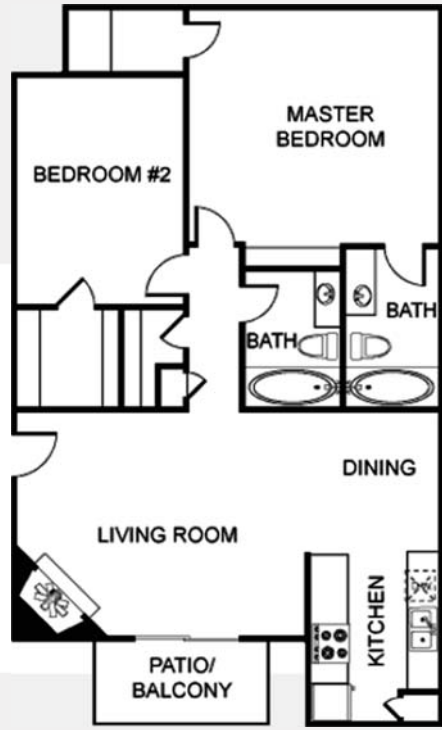

**FLOOR PLAN TYPES**

- 1 Bed / 1 Bath 747-759 Sq. Ft.\*
- 1 Bed / 1.5 Bath 986 Sq. Ft.\*
- 2 Bed / 1 Bath 911 Sq. Ft.\*
- 2 Bed / 2 Bath 1,020-1,288 Sq. Ft.\*
- 2 Bed / 1.5 Bath 1,361 Sq. Ft.\*
- 3 Bed / 2 Bath 1,387 Sq. Ft.\*

1909 Sybil Lane, Tyler, TX 75703

(903) 581-6292

FLOOR PLAN TYPES

1 Bed / 1 Bath 747 Sq. Ft.\*

1 Bed / 1 Bath 759 Sq. Ft.\*

1 Bed / 1.5 Bath 986 Sq. Ft.\*

2 Bed / 1 Bath 911 Sq. Ft.\*

FLOOR PLAN TYPES

2 Bed / 2 Bath 1,020 Sq. Ft.\*

2 Bed / 2 Bath 1,288 Sq. Ft.\*

2 Bed / 1.5 Bath 1,361 Sq. Ft.\*

3 Bed / 2 Bath 1,387 Sq. Ft.\*

1909 Sybil Lane, Tyler, TX 75703

(903) 581-6292

\*Square footage is approximate. Actual floor plans may vary.