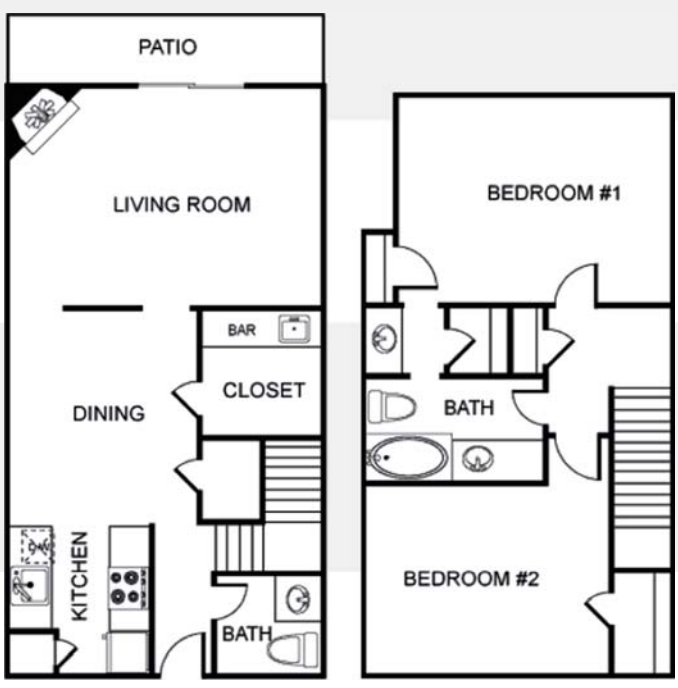

Call to schedule a tour of your future home today!

**INTERIORS**

- Spacious 1 & 2-Bedroom Floor Plans
- Air Conditioning
- All Electric Kitchen
- Bedroom Vanities
- Carpeted Floors
- Ceiling Fans
- Dishwasher
- Fireplaces\*
- Pantry
- Private Patio/Balcony
- Refrigerator

**FLOOR PLAN TYPES**

- 1 Bed / 1 Bath 747-759 Sq. Ft.\*
- 1 Bed / 1.5 Bath 986 Sq. Ft.\*
- 2 Bed / 1 Bath 911 Sq. Ft.\*
- 2 Bed / 2 Bath 1,020-1,288 Sq. Ft.\*
- 2 Bed / 1.5 Bath 1,361 Sq. Ft.\*
- 3 Bed / 2 Bath 1,387 Sq. Ft.\*

1909 Sybil Lane, Tyler, TX 75703

(903) 581-6292

FLOOR PLAN TYPES

1 Bed / 1 Bath 747 Sq. Ft.\*

1 Bed / 1 Bath 759 Sq. Ft.\*

1 Bed / 1.5 Bath 986 Sq. Ft.\*

2 Bed / 1 Bath 911 Sq. Ft.\*

FLOOR PLAN TYPES

2 Bed / 2 Bath 1,020 Sq. Ft.\*

2 Bed / 2 Bath 1,288 Sq. Ft.\*

2 Bed / 1.5 Bath 1,361 Sq. Ft.\*

3 Bed / 2 Bath 1,387 Sq. Ft.\*

1909 Sybil Lane, Tyler, TX 75703

(903) 581-6292

\*Square footage is approximate. Actual floor plans may vary.