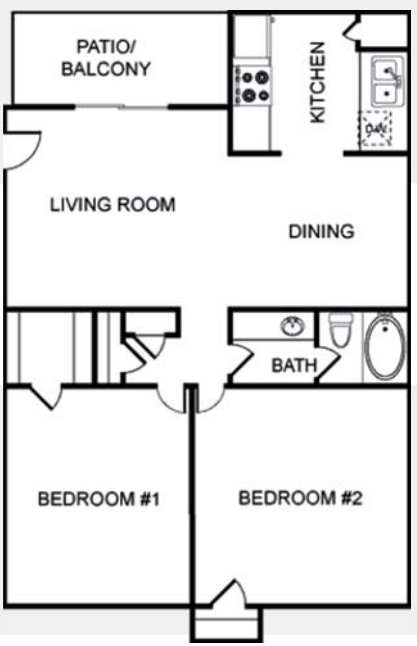

**FLOOR PLAN TYPES**

- 1 Bed / 1 Bath 747-759 Sq. Ft.\*
- 1 Bed / 1.5 Bath 986 Sq. Ft.\*
- 2 Bed / 1 Bath 911 Sq. Ft.\*
- 2 Bed / 2 Bath 1,020-1,288 Sq. Ft.\*
- 2 Bed / 1.5 Bath 1,361 Sq. Ft.\*
- 3 Bed / 2 Bath 1,387 Sq. Ft.\*

1909 Sybil Lane, Tyler, TX 75703

(903) 581-6292

FLOOR PLAN TYPES

1 Bed / 1 Bath 747 Sq. Ft.\*

1 Bed / 1 Bath 759 Sq. Ft.\*

1 Bed / 1.5 Bath 986 Sq. Ft.\*

2 Bed / 1 Bath 911 Sq. Ft.\*

FLOOR PLAN TYPES

2 Bed / 2 Bath 1,020 Sq. Ft.\*

2 Bed / 2 Bath 1,288 Sq. Ft.\*

2 Bed / 1.5 Bath 1,361 Sq. Ft.\*

3 Bed / 2 Bath 1,387 Sq. Ft.\*

1909 Sybil Lane, Tyler, TX 75703

(903) 581-6292

\*Square footage is approximate. Actual floor plans may vary.